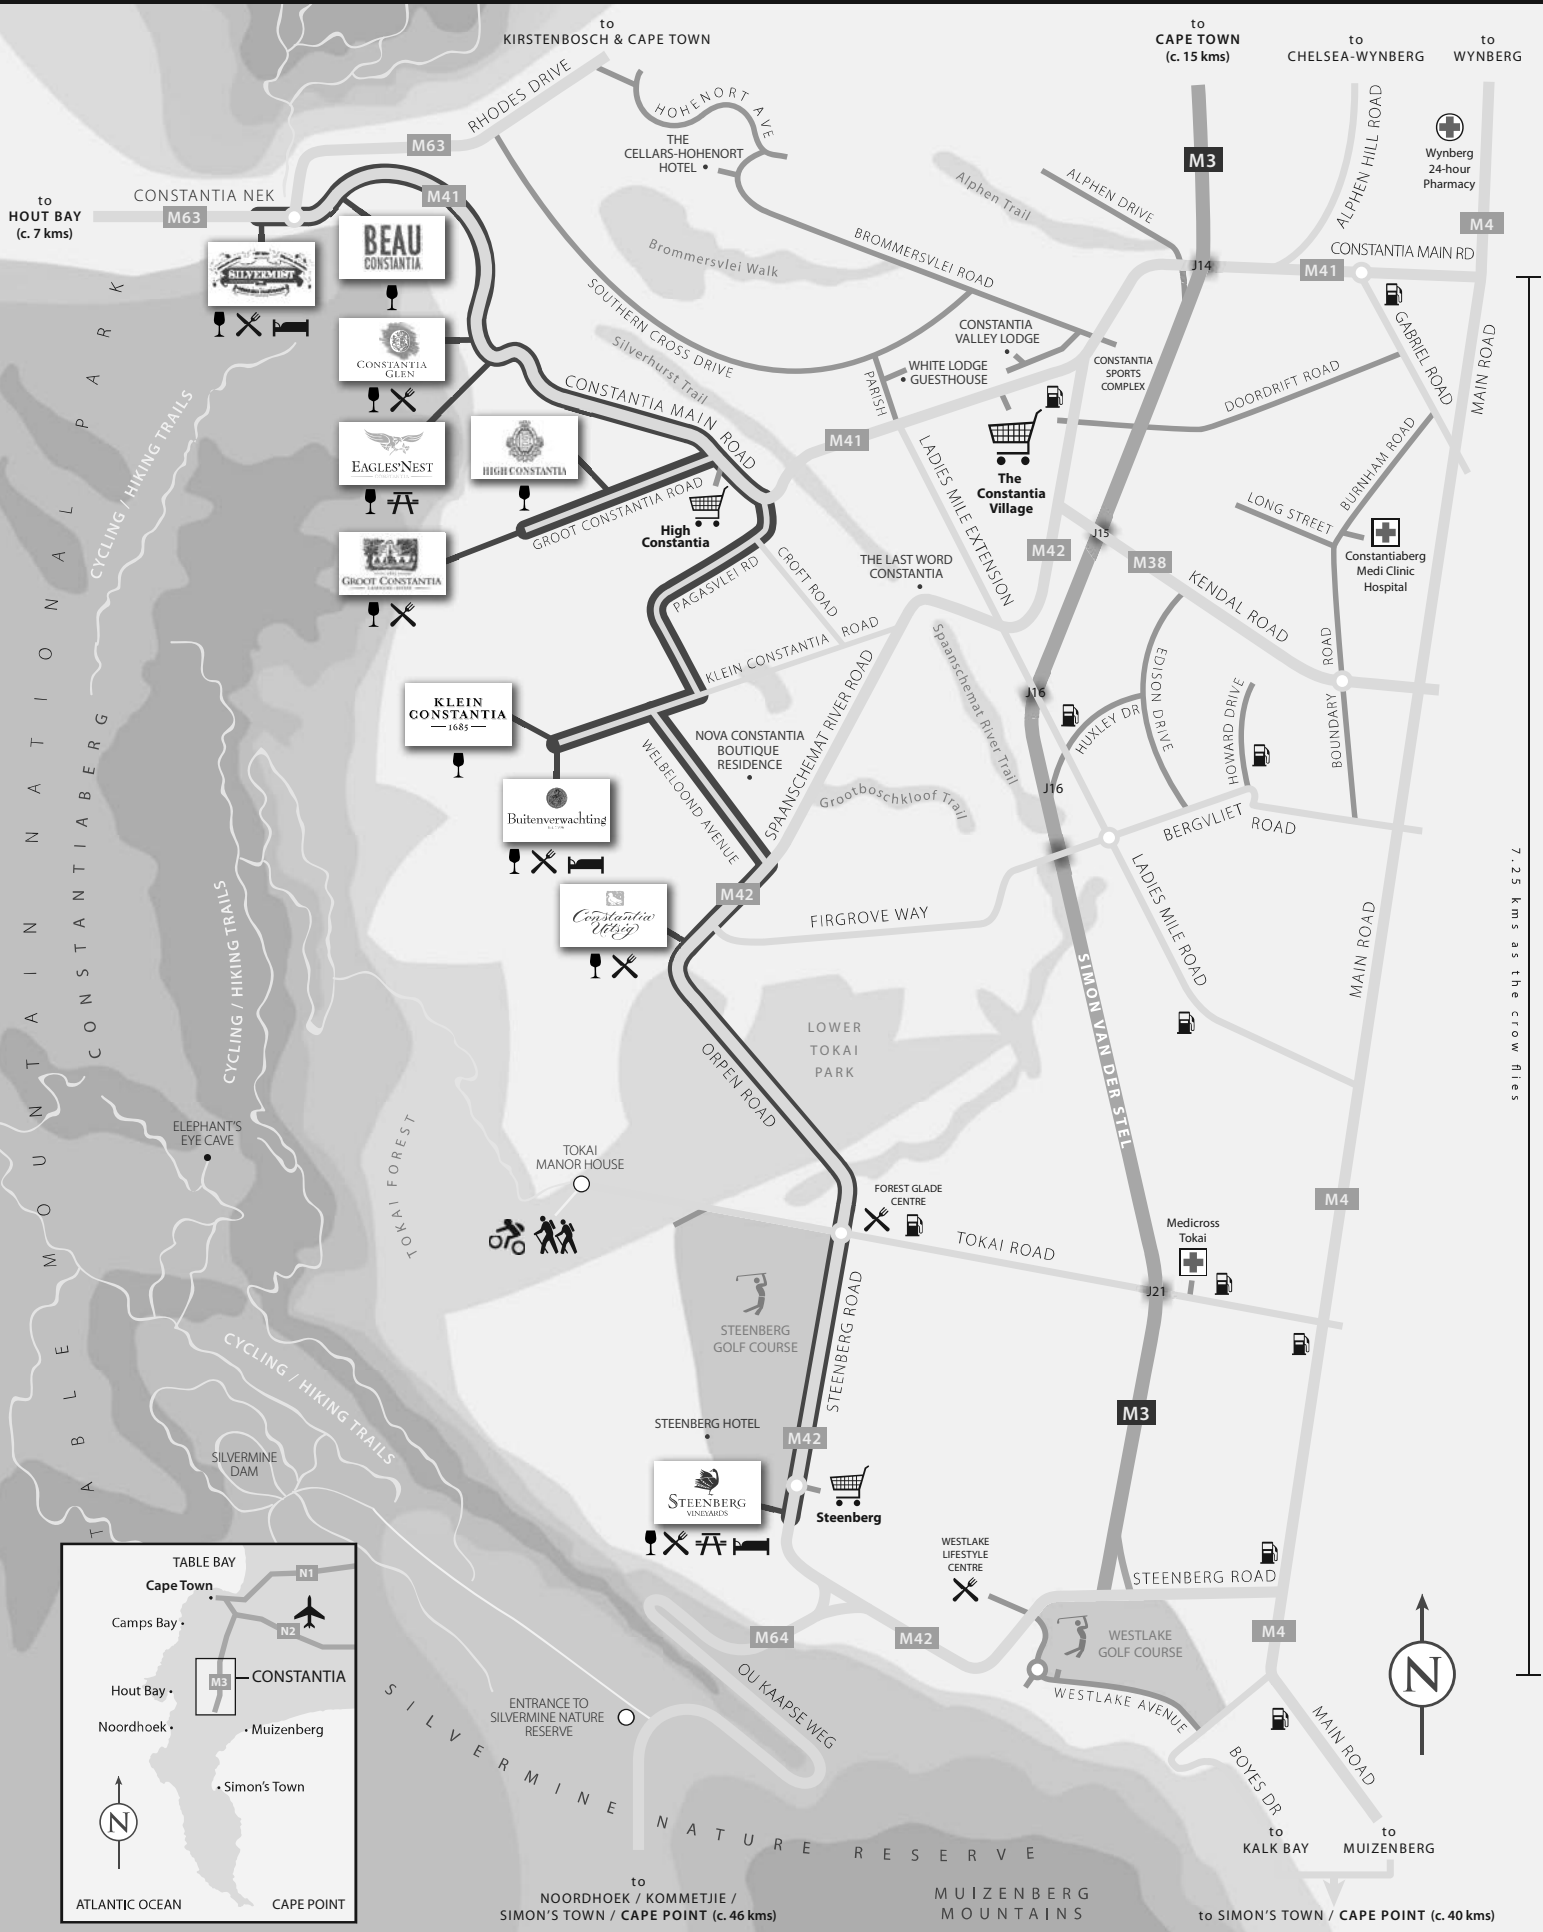

1685
CONSTANTIA
 WINE ROUTE

WELCOME TO THE CONSTANTIA WINE ROUTE

ROADS OUTLINED WITH GREEN INDICATE THE WINE ROUTE
 APPROXIMATE LENGTH OF COMPLETE ROUTE: 18 KMS

MAP NOT TO SCALE

ARRIVE ALIVE - DON'T DRINK AND DRIVE

7.25 kms as the crow flies